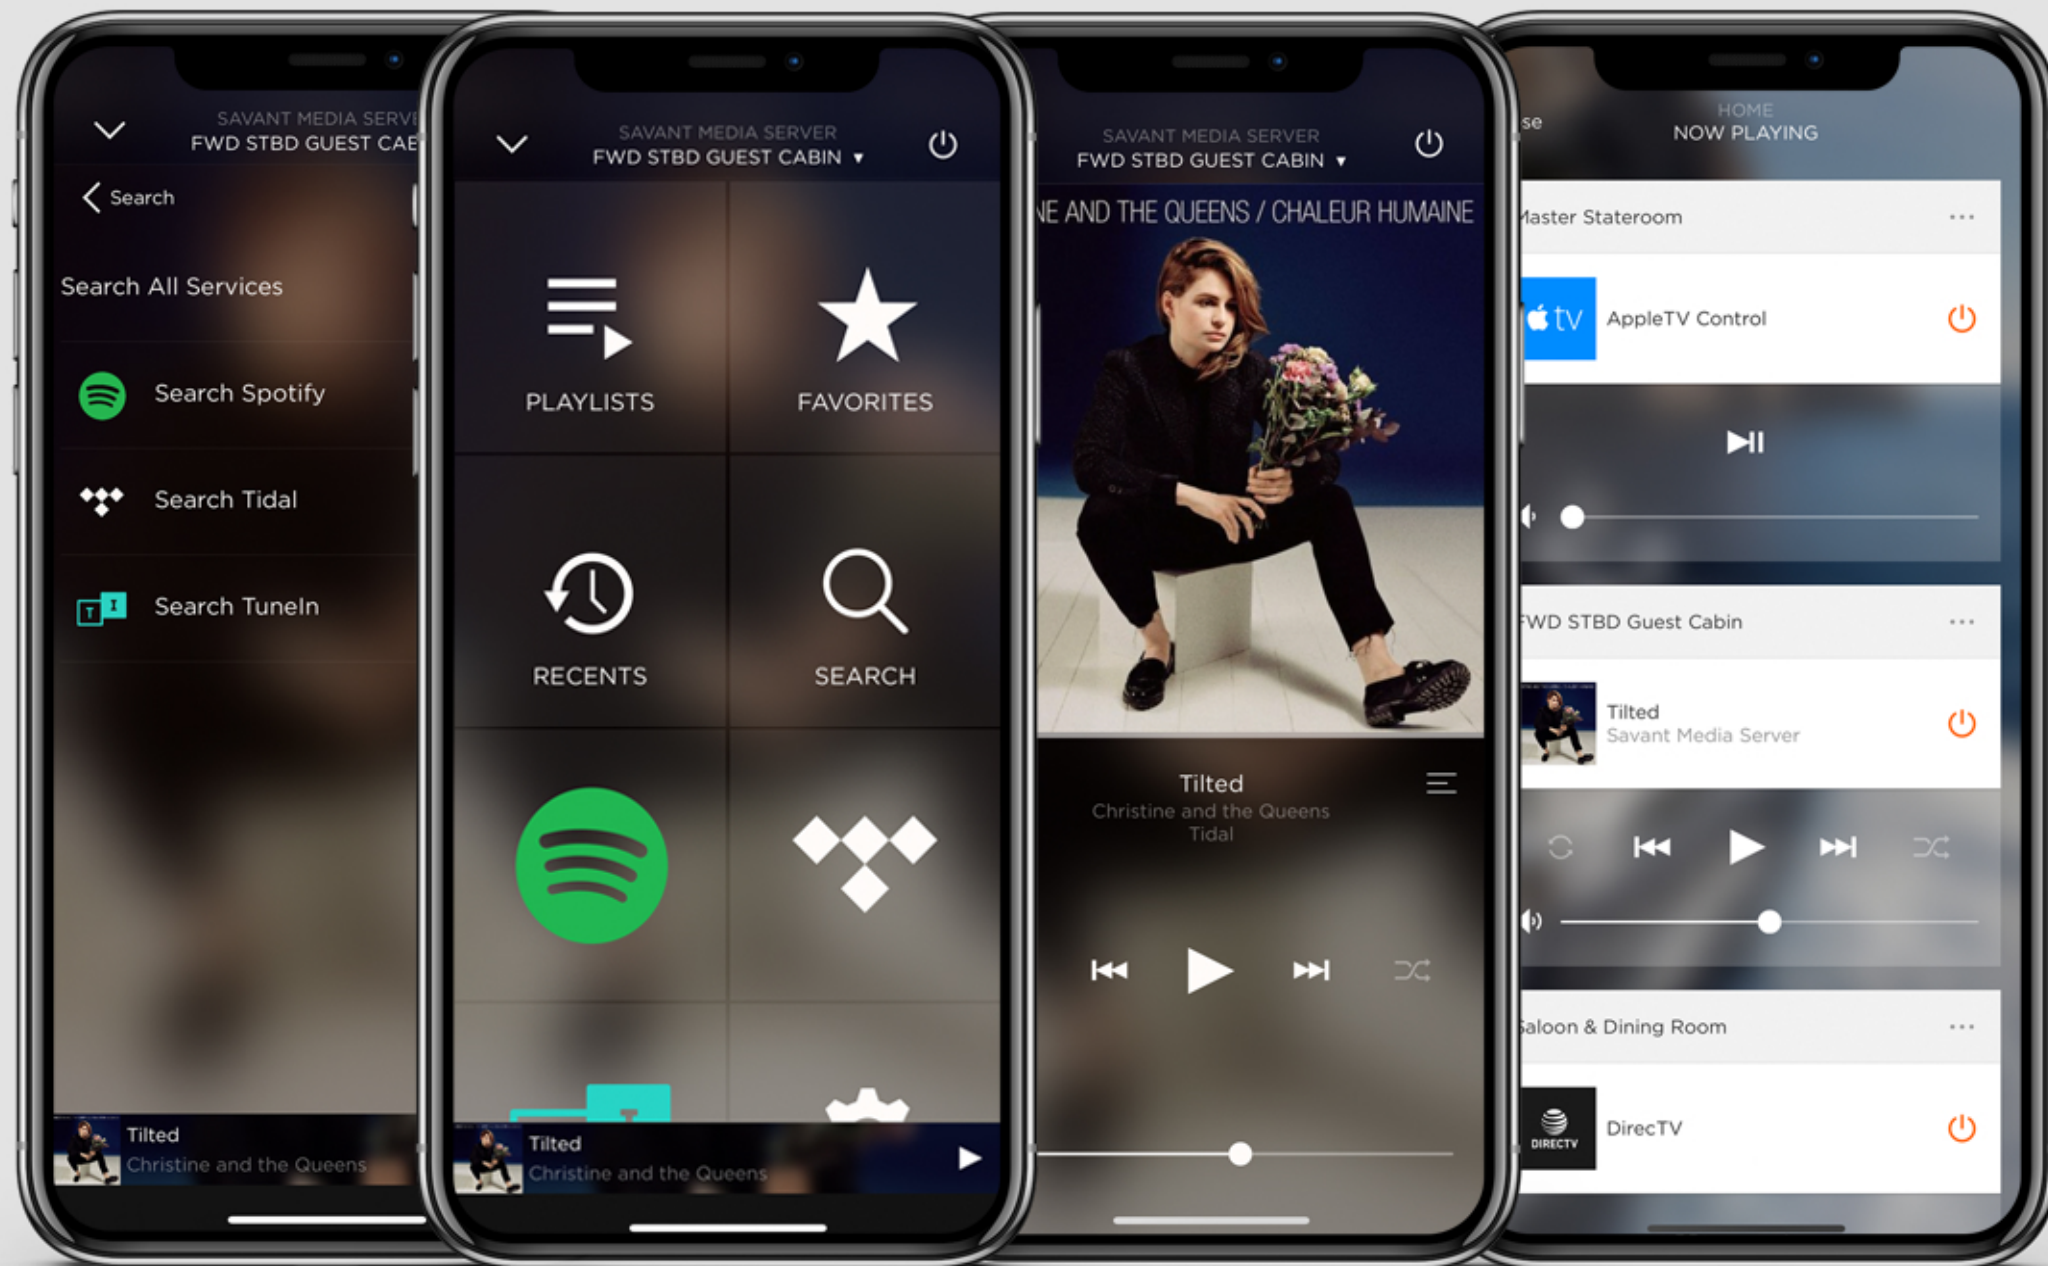

Or, by navigating to the room you wish to control. >

EASY CONTROL OF ALL TV SOURCES:

A simple interface on any tablet or phone offers control of TV sources for each room or utilise our stylish remote controls with integrated touchscreens.

SUPPORTED DEVICES INCLUDE:

MEDIA

ALL THE MUSIC YOU COULD EVER NEED!

A simple interface that allows access to all major streaming services, digital radio and personal music libraries.

Music Services Include:

- Spotify
- Plex
- Tidal
- TuneIn
- Deezer
- Google
- Pandora
- SiriusXM

INTUITIVE LIGHTING CONTROL:

Lighting can be controlled using switches, smart devices or remote controls in each room. It is possible to see on one screen which lights are on/off and all lighting options can be accessed and controlled from anywhere.

EASY TO ACCESS CAMERAS:

Monitoring security cameras is easy with our simple to use interface that allows the user to view all cameras remotely on one screen. Tap on the image to see more detail or rewind footage as necessary.