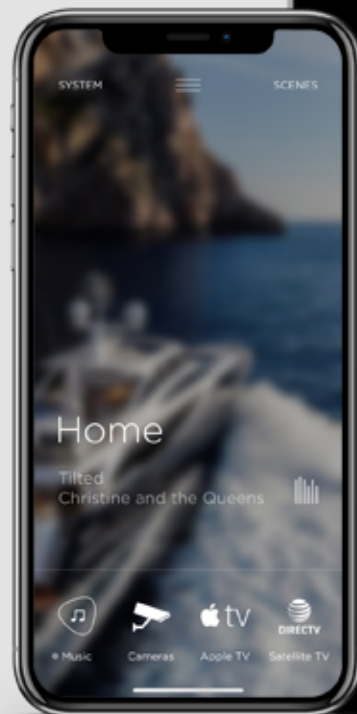

All solutions can be remotely monitored and supported.

ABOUT

FEATURES OVERVIEW:

- Effortless control from a range of devices, including in-room touch screens, smartphones, tablets, remote controls and smart watches.
- Control of all entertainment (audio and video elements)
- Every internal room has access to the local Blu-ray Player with audio routed through the main sound system
- Every room has its own music player
- Music can be grouped between and across rooms
- Every music player has access to all the leading streaming services, as well as personal music collections
- 5.1 Zones feature ultra-compact amplifier that can mount to rear of TVs
- Compact and powerful subwoofers
- Every room features a smart remote control with colour OLED touchscreen
- Possibility to control lighting, shades, CCTV and more.

INTERFACE
(Example Home Screen iPad)

INTERFACE
(Example Home Screen iPhone)

USER EXPERIENCE:

A consistent, clear user interface, with imagery customised to each project.

< User can quickly select a feature from the home screen by tapping on the icon, then select which room (or rooms) they would like to turn on with that feature.

Or, by navigating to the room you wish to control. >

EASY CONTROL OF ALL TV SOURCES:

A simple interface on any tablet or phone offers control of TV sources for each room or utilise our stylish remote controls with integrated touchscreens.