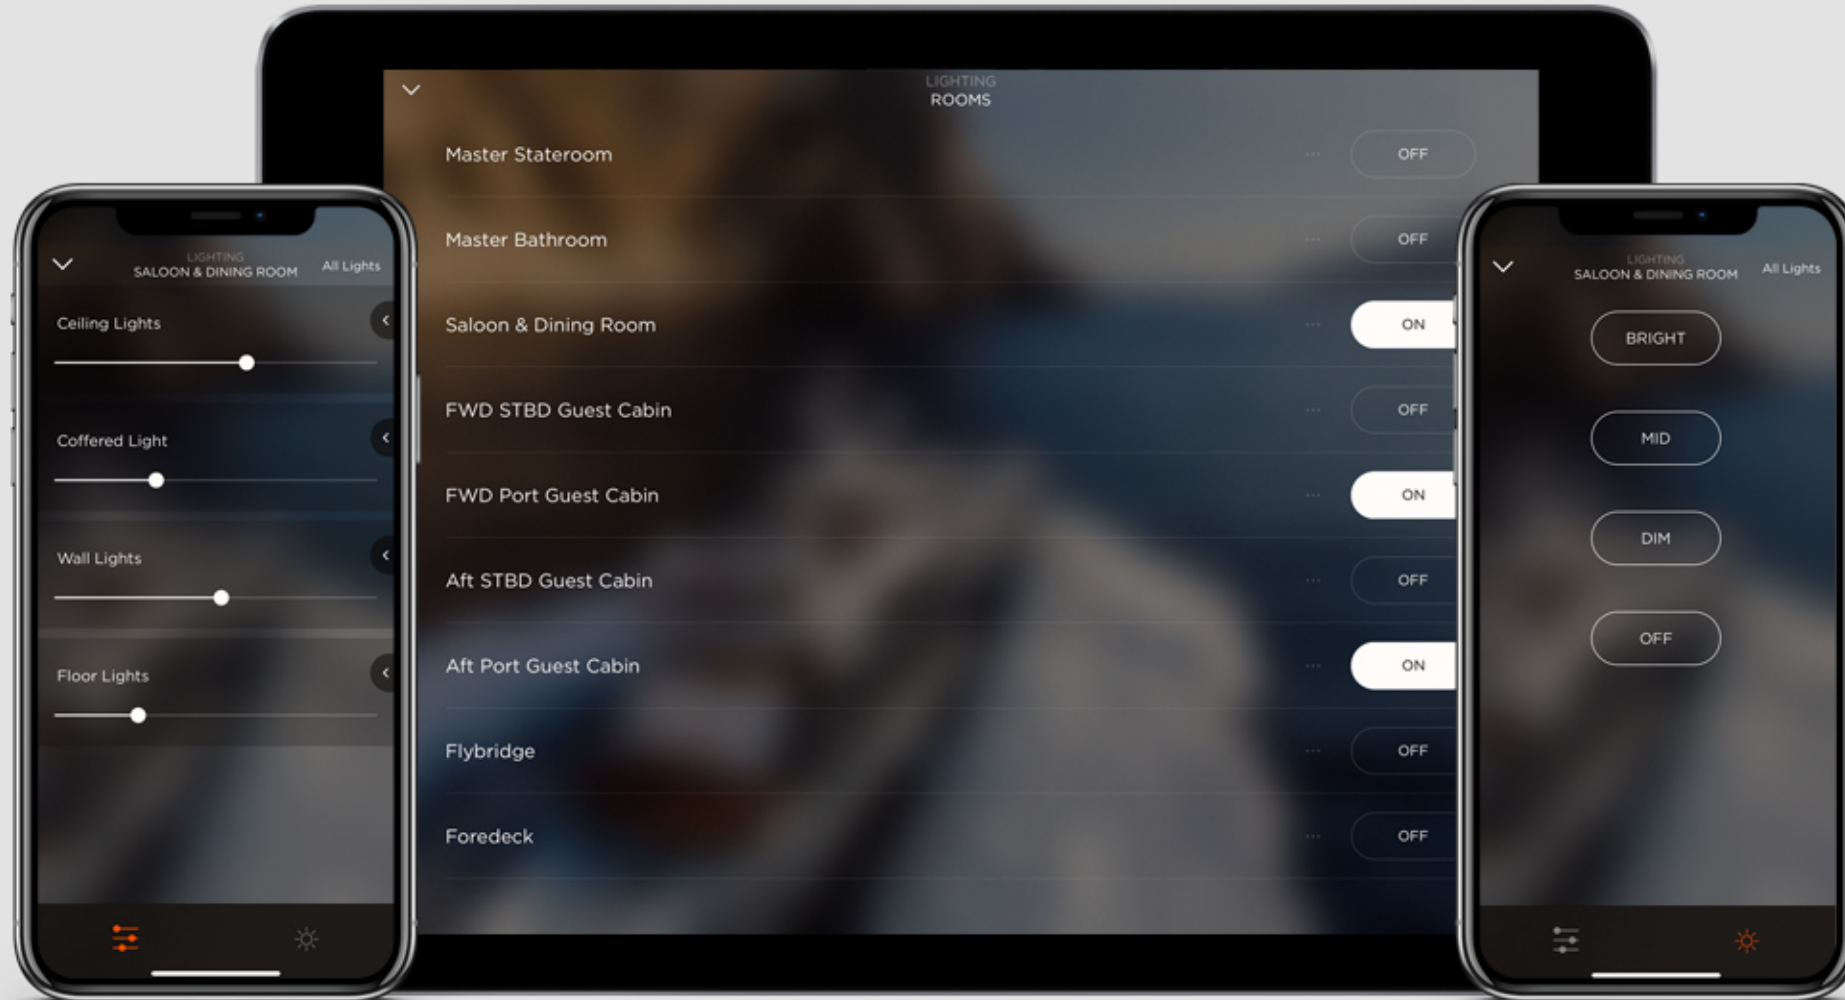

All solutions can be remotely monitored and supported.

ABOUT

FEATURES OVERVIEW:

- Effortless control from a range of devices, including in-room touch screens, smartphones, tablets, remote controls and smart watches.
- Control of all entertainment (audio and video elements)
- Every internal room has access to the local Blu-ray Player with audio routed through the main sound system
- Every room has its own music player
- Music can be grouped between and across rooms
- Every music player has access to all the leading streaming services, as well as personal music collections
- 5.1 Zones feature ultra-compact amplifier that can mount to rear of TVs
- Compact and powerful subwoofers
- Every room features a smart remote control with colour OLED touchscreen
- Possibility to control lighting, shades, CCTV and more.

Or, by navigating to the room you wish to control. >

EASY CONTROL OF ALL TV SOURCES:

A simple interface on any tablet or phone offers control of TV sources for each room or utilise our stylish remote controls with integrated touchscreens.

SUPPORTED DEVICES INCLUDE:

MEDIA

ALL THE MUSIC YOU COULD EVER NEED!

A simple interface that allows access to all major streaming services, digital radio and personal music libraries.

Music Services Include:

- Spotify
- Plex
- Tidal
- TuneIn
- Deezer
- Google
- Pandora
- SiriusXM

INTUITIVE LIGHTING CONTROL:

Lighting can be controlled using switches, smart devices or remote controls in each room. It is possible to see on one screen which lights are on/off and all lighting options can be accessed and controlled from anywhere.