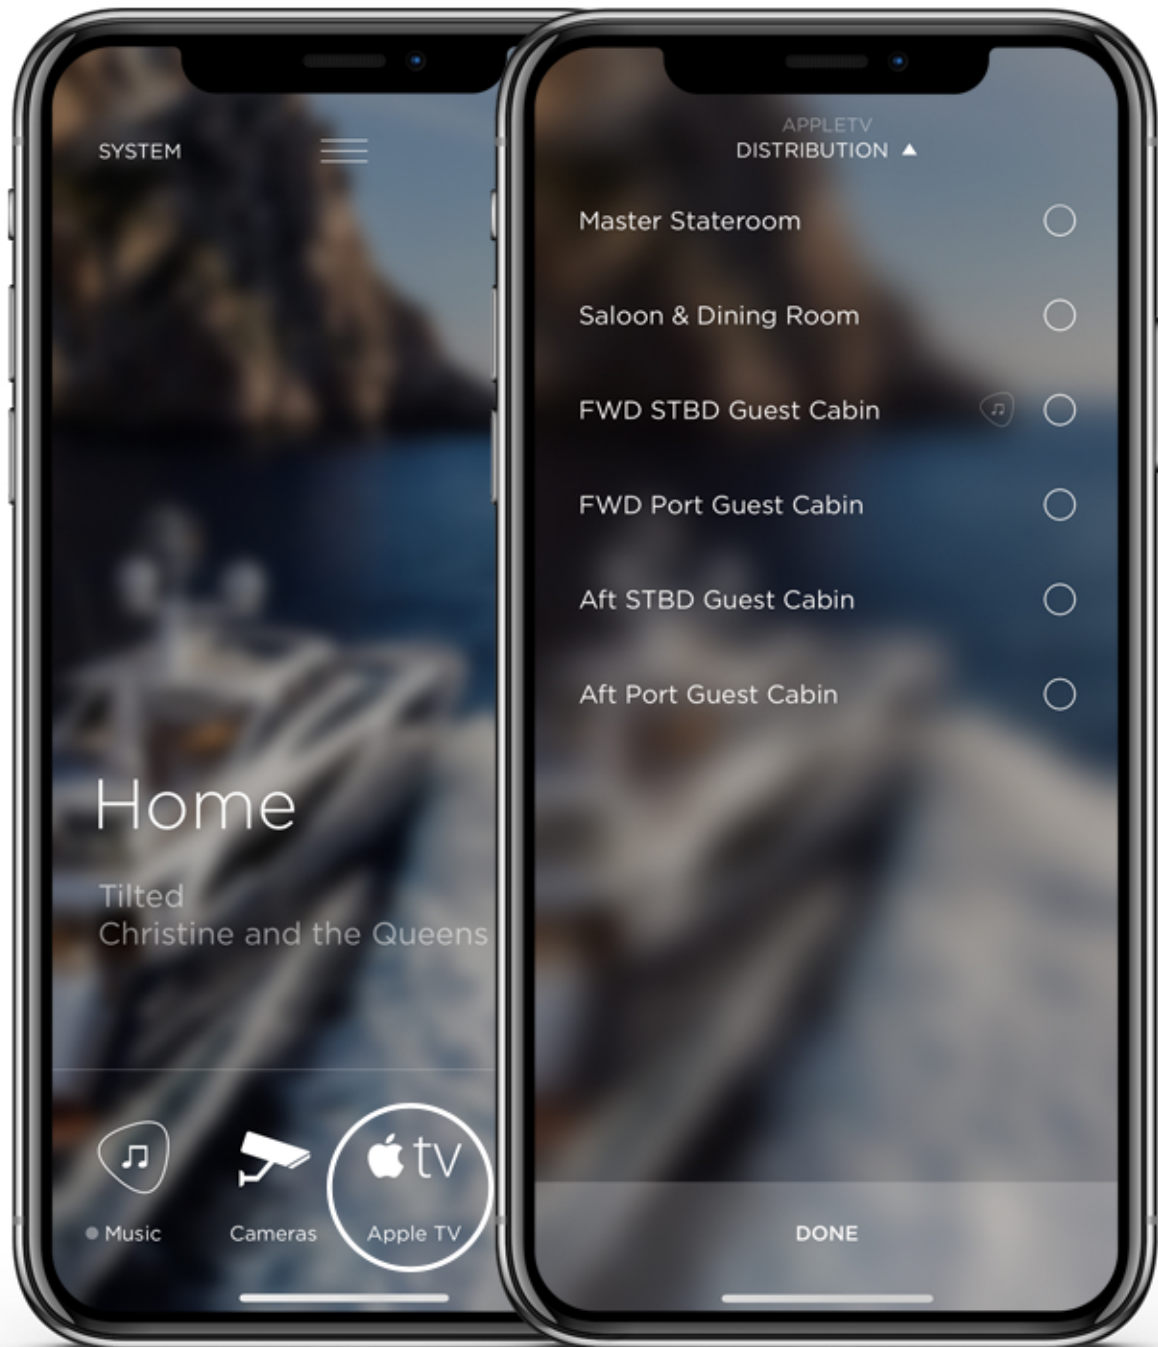

All solutions can be remotely monitored and supported.

ABOUT

FEATURES OVERVIEW:

- Effortless control from a range of devices, including in-room touch screens, smartphones, tablets, remote controls and smart watches.
- Control of all entertainment (audio and video elements)
- Every internal room has access to the local Blu-ray Player with audio routed through the main sound system
- Every room has its own music player
- Music can be grouped between and across rooms
- Every music player has access to all the leading streaming services, as well as personal music collections
- 5.1 Zones feature ultra-compact amplifier that can mount to rear of TVs
- Compact and powerful subwoofers
- Every room features a smart remote control with colour OLED touchscreen
- Possibility to control lighting, shades, CCTV and more.

INTERFACE
(Example Home Screen iPad)

INTERFACE
(Example Home Screen iPhone)

USER EXPERIENCE:

A consistent, clear user interface, with imagery customised to each project.

< User can quickly select a feature from the home screen by tapping on the icon, then select which room (or rooms) they would like to turn on with that feature.

Or, by navigating to the room you wish to control. >

EASY CONTROL OF ALL TV SOURCES:

A simple interface on any tablet or phone offers control of TV sources for each room or utilise our stylish remote controls with integrated touchscreens.

- Spotify
- Plex
- Tidal
- TuneIn
- Deezer
- Google
- Pandora
- SiriusXM

INTUITIVE LIGHTING CONTROL:

Lighting can be controlled using switches, smart devices or remote controls in each room. It is possible to see on one screen which lights are on/off and all lighting options can be accessed and controlled from anywhere.