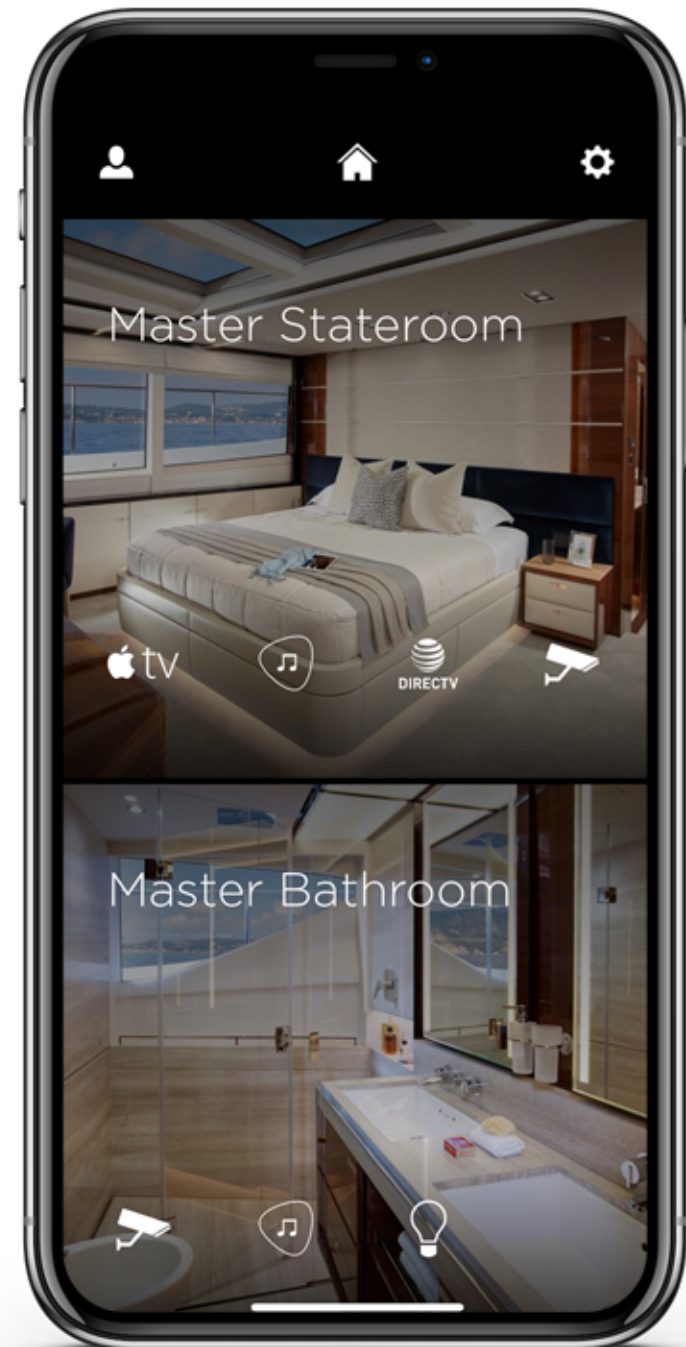

All solutions can be remotely monitored and supported.

ABOUT

FEATURES OVERVIEW:

- Effortless control from a range of devices, including in-room touch screens, smartphones, tablets, remote controls and smart watches.
- Control of all entertainment (audio and video elements)
- Every internal room has access to the local Blu-ray Player with audio routed through the main sound system
- Every room has its own music player
- Music can be grouped between and across rooms
- Every music player has access to all the leading streaming services, as well as personal music collections
- 5.1 Zones feature ultra-compact amplifier that can mount to rear of TVs
- Compact and powerful subwoofers
- Every room features a smart remote control with colour OLED touchscreen
- Possibility to control lighting, shades, CCTV and more.

INTERFACE
(Example Home Screen iPad)

INTERFACE
(Example Home Screen iPhone)

USER EXPERIENCE:

A consistent, clear user interface, with imagery customised to each project.

< User can quickly select a feature from the home screen by tapping on the icon, then select which room (or rooms) they would like to turn on with that feature.

Or, by navigating to the room you wish to control. >

EASY CONTROL OF ALL TV SOURCES:

A simple interface on any tablet or phone offers control of TV sources for each room or utilise our stylish remote controls with integrated touchscreens.

- Spotify
- Plex
- Tidal
- TuneIn
- Deezer
- Google
- Pandora
- SiriusXM

INTUITIVE LIGHTING CONTROL:

Lighting can be controlled using switches, smart devices or remote controls in each room. It is possible to see on one screen which lights are on/off and all lighting options can be accessed and controlled from anywhere.