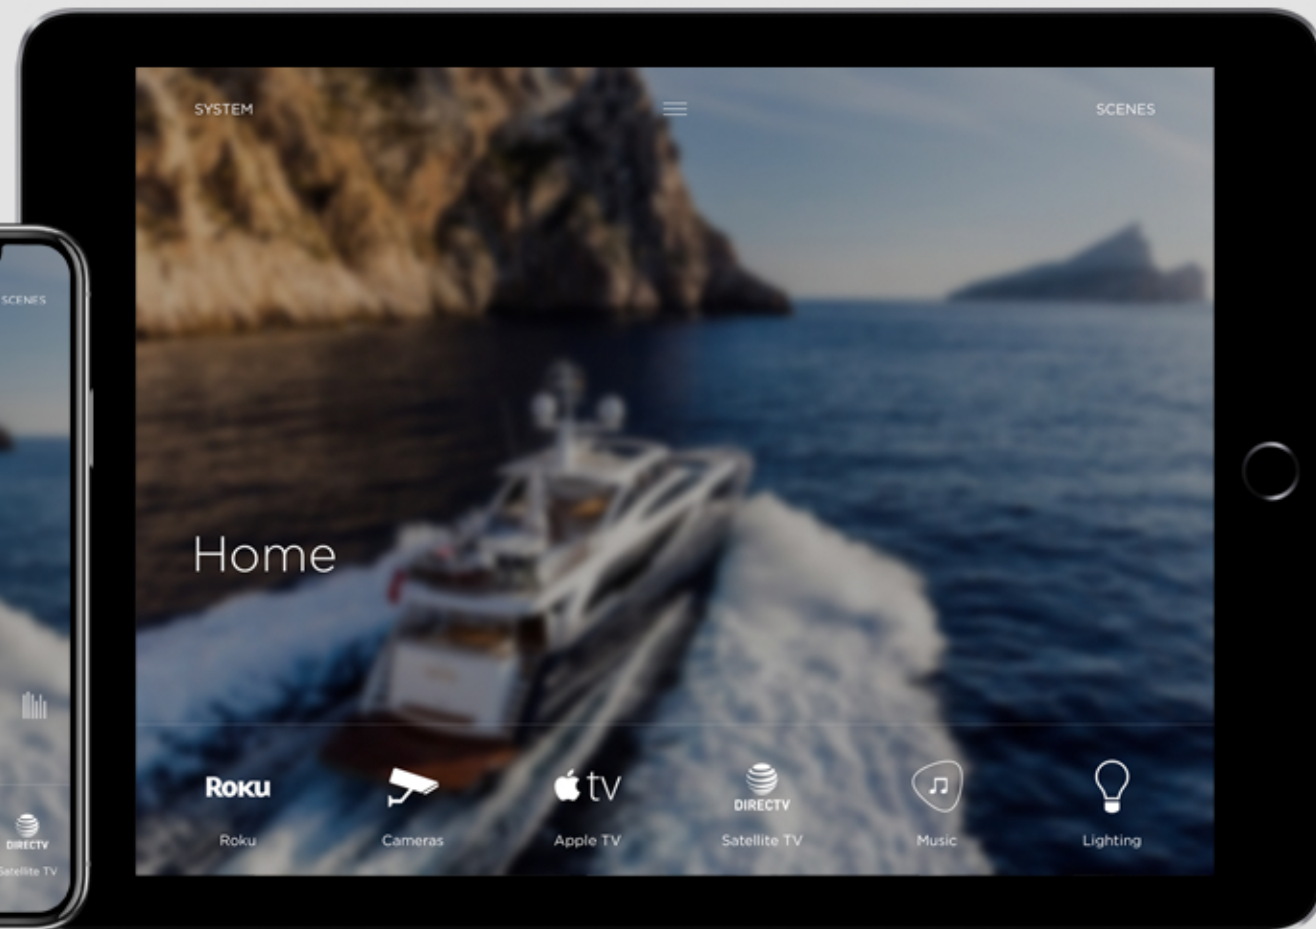

Our solutions are designed to be stylish, reliable, user-friendly and intuitive. They are designed exclusively for marine environments and offer effortless control of:

- Media
- Audio
- Lighting
- Shades
- Heating
- Cameras
- Reliable wireless networking

All solutions can be remotely monitored and supported.

ABOUT

FEATURES OVERVIEW:

- Effortless control from a range of devices, including in-room touch screens, smartphones, tablets, remote controls and smart watches.
- Control of all entertainment (audio and video elements)
- Every internal room has access to the local Blu-ray Player with audio routed through the main sound system
- Every room has its own music player
- Music can be grouped between and across rooms
- Every music player has access to all the leading streaming services, as well as personal music collections
- 5.1 Zones feature ultra-compact amplifier that can mount to rear of TVs
- Compact and powerful subwoofers
- Every room features a smart remote control with colour OLED touchscreen
- Possibility to control lighting, shades, CCTV and more.

INTERFACE
(Example Home Screen iPad)

INTERFACE
(Example Home Screen iPhone)

USER EXPERIENCE:

A consistent, clear user interface, with imagery customised to each project.

< User can quickly select a feature from the home screen by tapping on the icon, then select which room (or rooms) they would like to turn on with that feature.

Or, by navigating to the room you wish to control. >

EASY CONTROL OF ALL TV SOURCES:

A simple interface on any tablet or phone offers control of TV sources for each room or utilise our stylish remote controls with integrated touchscreens.